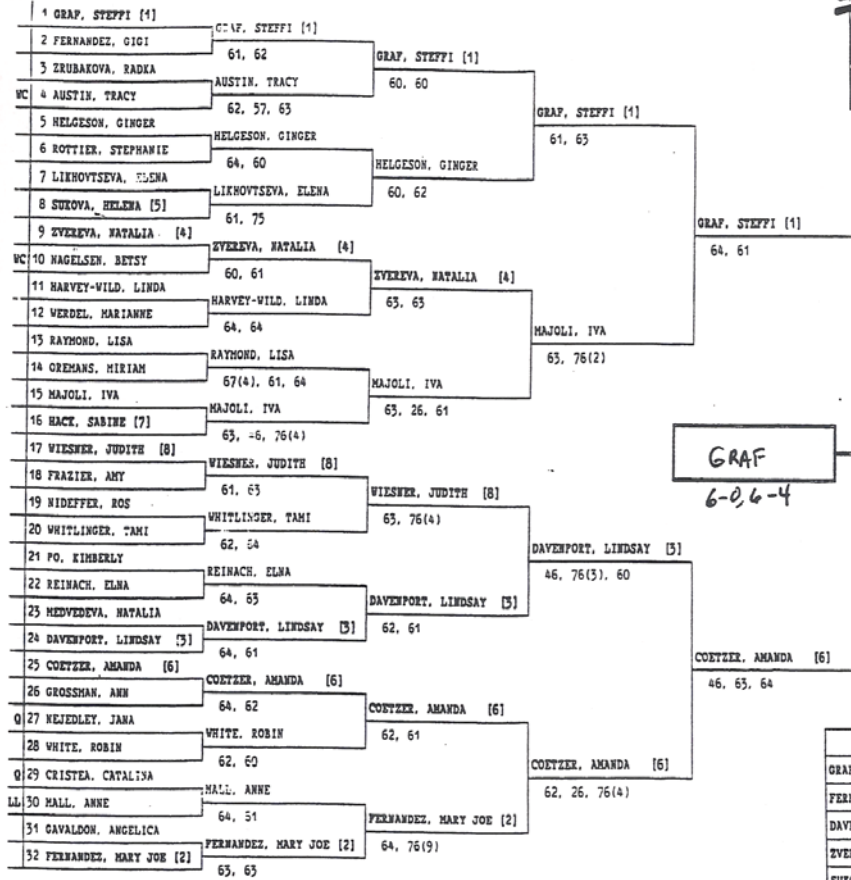

SUNDAY
FEBRUARY 27, 1994

SINGLES

WTA T.

SEEDED PLAYERS	RANK
GRAF, STEFFI [1]	1
FERNANDEZ, MARY JOE [2]	7
DAVENPORT, LINDSAY [3]	14
ZVEREVA, NATALIA [4]	16
SUKOVA, HELENA [5]	17
COETZER, AMANDA [6]	18
HACK, SABINE [7]	20
WIESNER, JUDITH [8]	21

DOUBLES

SEEDED PLAYERS
FERNANDEZ, G/ZVEREVA, N [1]
BOLLEGRAP, M/SUKOVA, H [2]
FERNANDEZ, MJ/STUBBS, R [3]
HYETHERINGTON, J/RIVALDI, K