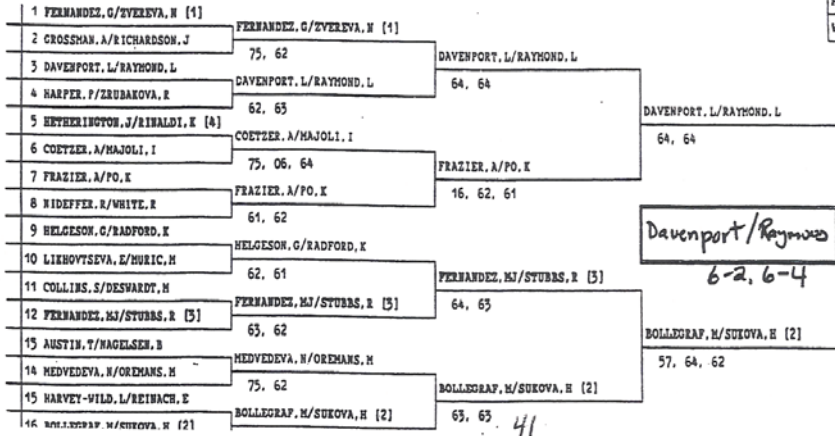

SUNDAY
FEBRUARY 27, 1994

SINGLES

WTA T.

SEEDED PLAYERS	RANK
GRAF, STEFFI [1]	1
FERNANDEZ, MARY JOE [2]	7
DAVENPORT, LINDSAY [3]	14
ZVEREVA, NATALIA [4]	16
SUKOVA, HELENA [5]	17
COETZER, AMANDA [6]	18
HACK, SABINE [7]	20
WIESNER, JUDITH [8]	21

DOUBLES

SEEDED PLAYERS
FERNANDEZ, G/ZVEREVA, N [1]
BOLLEGRAP, M/SUKOVA, H [2]
FERNANDEZ, MJ/STUBBS, R [3]
HYETHERINGTON, J/RIVALDI, K